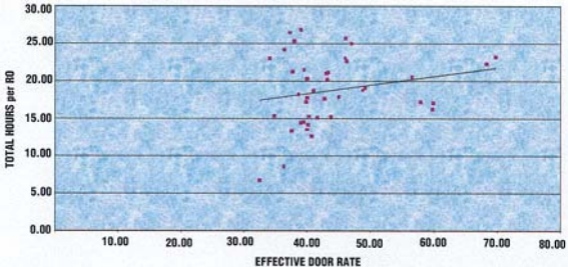

**Plot 1: Effective Door Rate to Total Hours/RO**

**Data indicates that shops in high labor rate areas have more hours of repair per RO.**